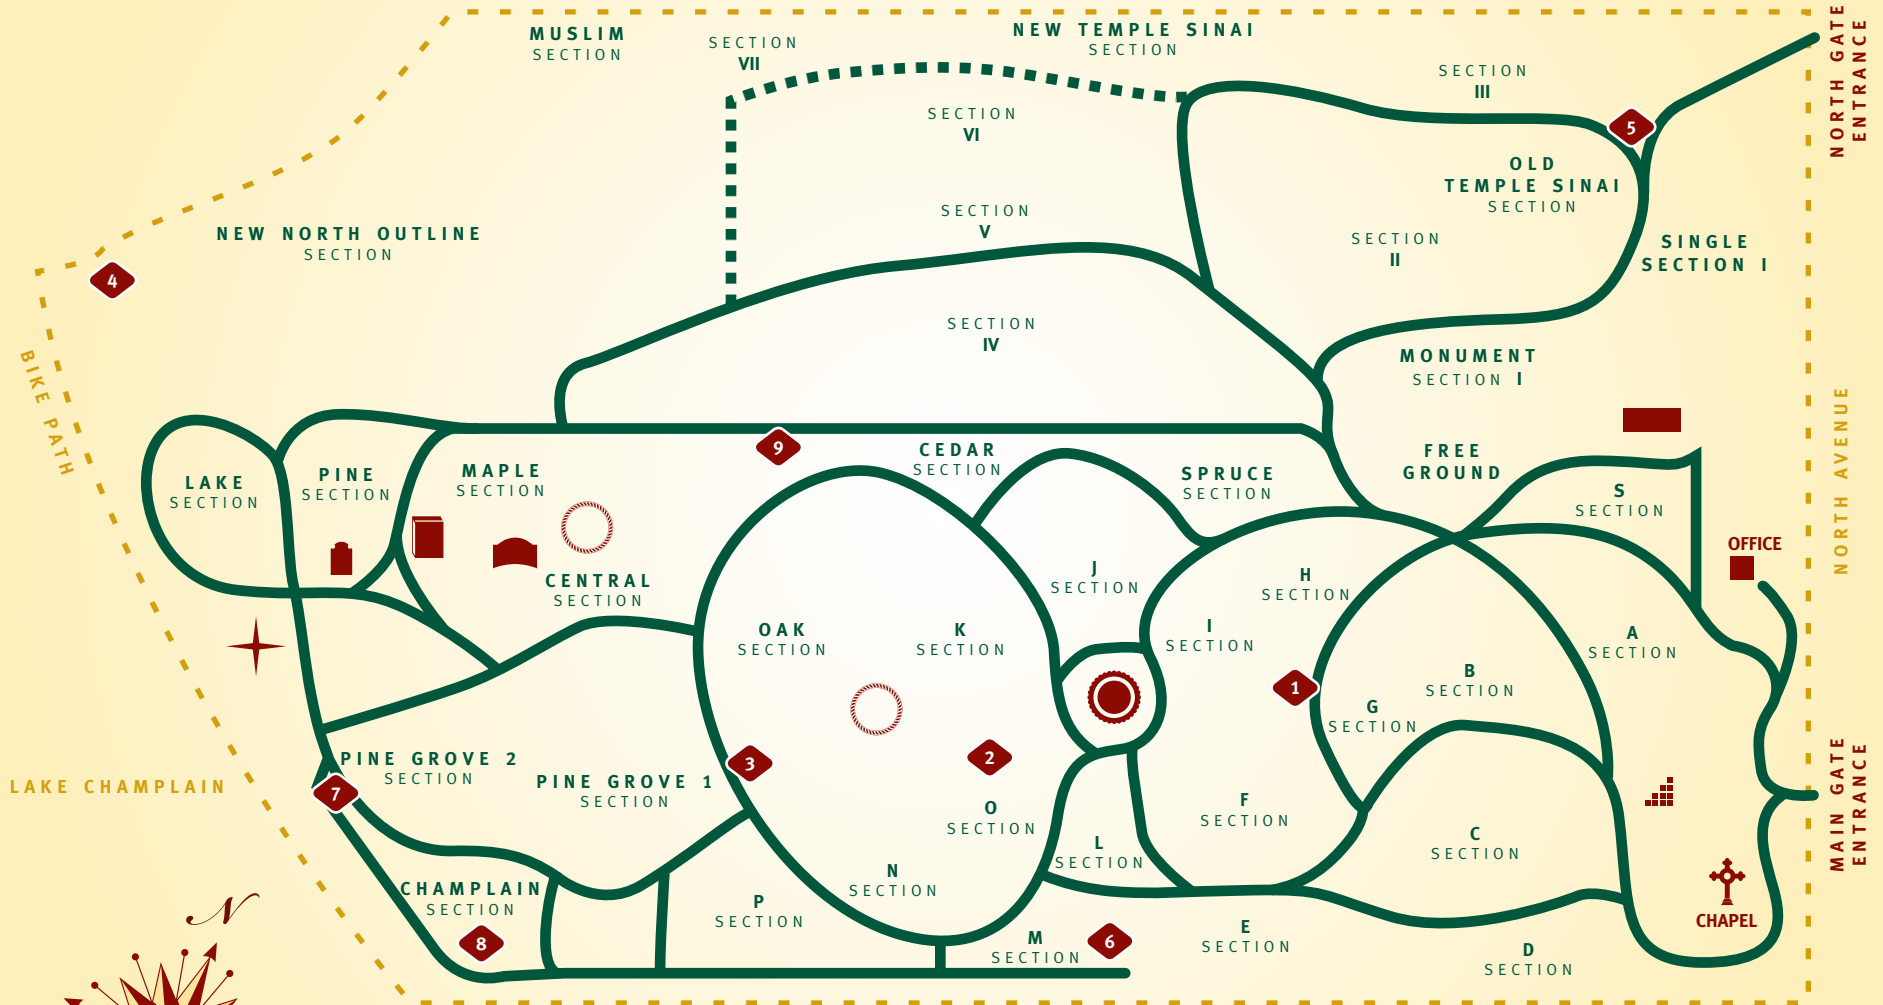

LAKEVIEW CEMETERY

BURLINGTON, VERMONT

Established 1871

	MAUSOLEUMS		COLUMBARIUM		OLD FOUNTAINS		HOME FOR DESTITUTE CHILDREN
1. ADSIT	6. HILL-CLARKSON		GAZEBO		CREMATION GARDEN		MAINTENANCE AREA
2. ALLEN	7. PATRICK		GENERAL STANNARD		CITY VAULT		PAVED ROAD
3. BOOTH	8. PATRICK/THOMPSON						UNPAVED ROAD
4. CANALES	9. PERKINS						
5. DESPIRITO							