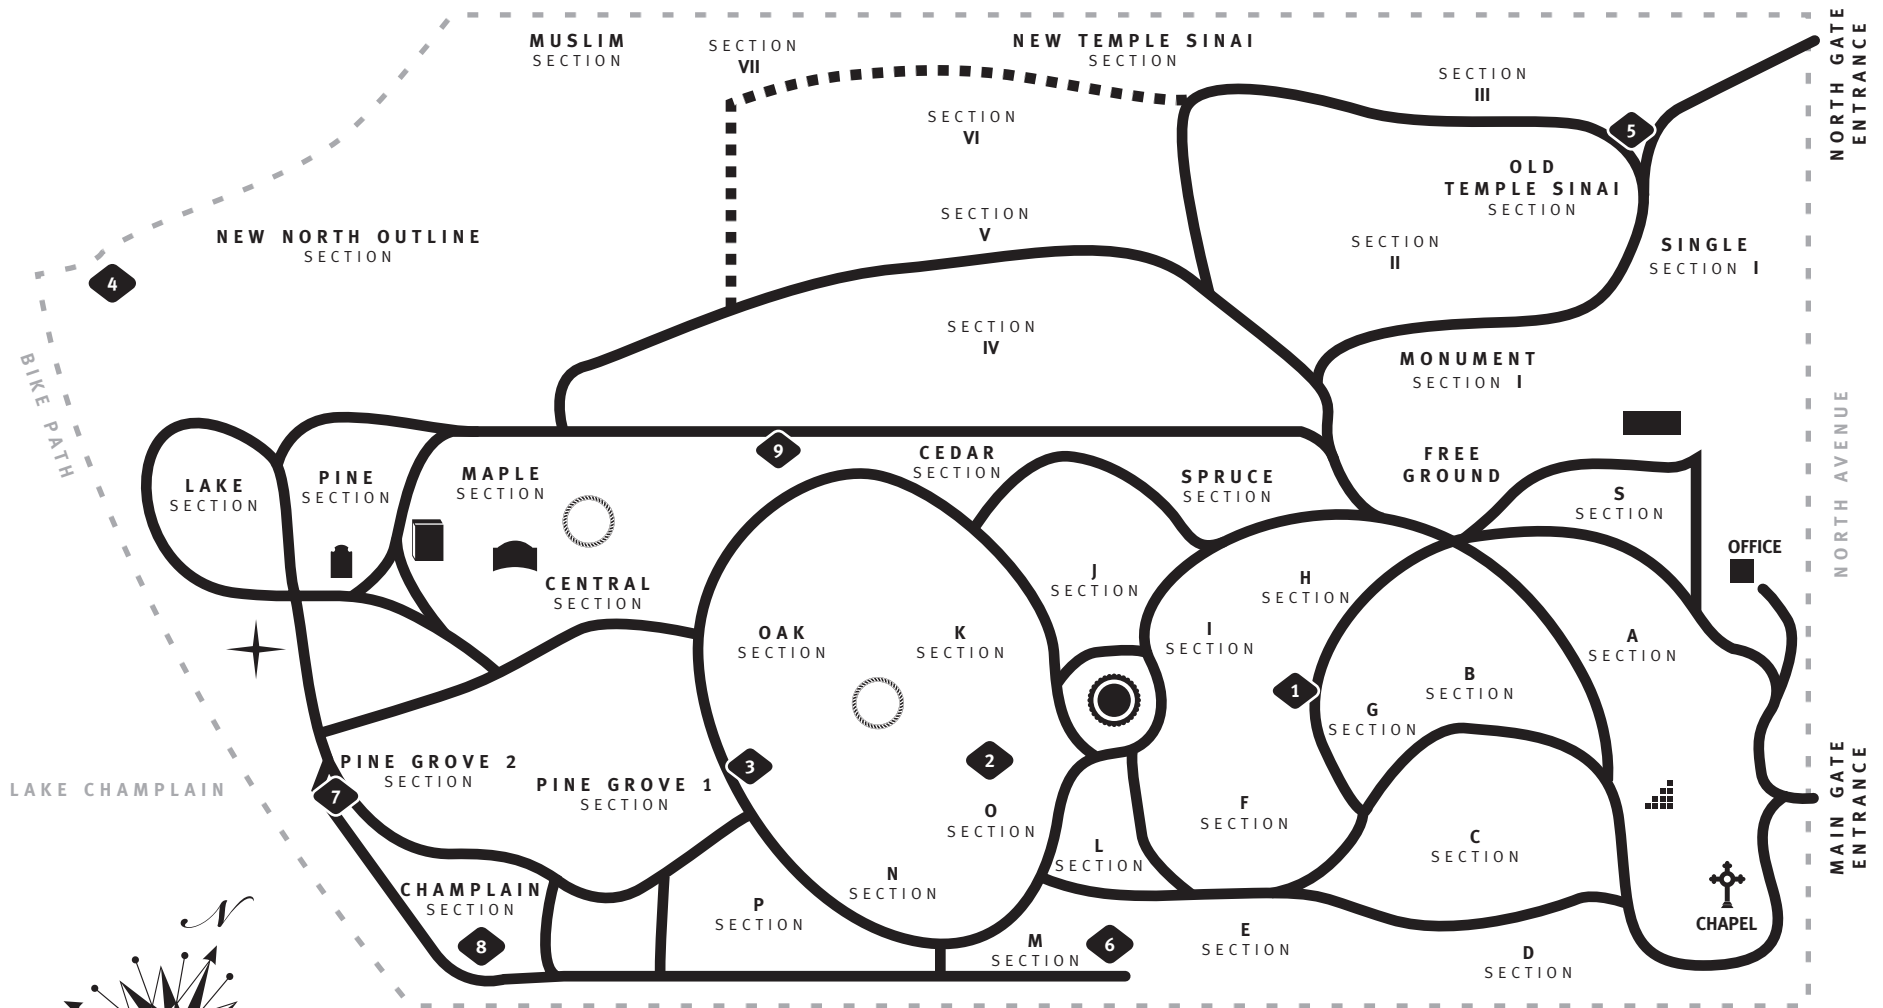

LAKEVIEW CEMETERY

BURLINGTON, VERMONT

Established 1871

MAUSOLEUMS

- 1. ADSIT
- 2. ALLEN
- 3. BOOTH
- 4. CANALES
- 5. DESPIRITO
- 6. HILL-CLARKSON
- 7. PATRICK
- 8. PATRICK/THOMPSON
- 9. PERKINS

COLUMBARIUM

GAZEBO

GENERAL STANNARD

OLD FOUNTAINS

CREMATION GARDEN

CITY VAULT

HOME FOR DESTITUTE CHILDREN

MAINTENANCE AREA

PAVED ROAD

UNPAVED ROAD